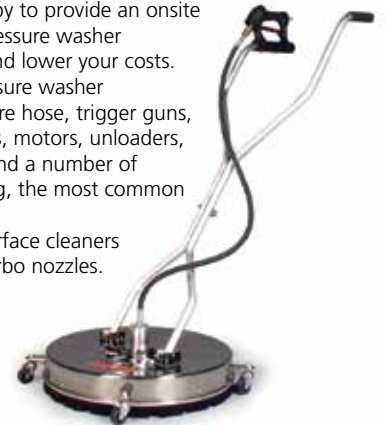

PARTS & ACCESSORIES

Your local Hotsy dealer would be happy to provide an onsite demonstration to determine which pressure washer accessories will help speed cleaning and lower your costs. Hotsy dealers stock thousands of pressure washer replacement parts such as high pressure hose, trigger guns, high pressure nozzles, pumps, engines, motors, unloaders, filters and wands. In addition, you'll find a number of accessories designed to speed cleaning, the most common accessories are telescoping wands, pivot and non-pivot hose reels, flat surface cleaners and high pressure turbo nozzles.

Distributed by: