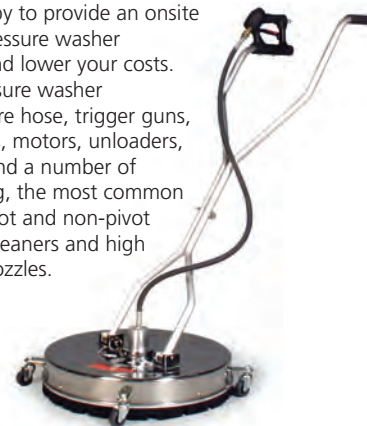

PARTS & ACCESSORIES

Your local Hotsy dealer would be happy to provide an onsite demonstration to determine which pressure washer accessories will help speed cleaning and lower your costs. Hotsy dealers stock thousands of pressure washer replacement parts such as high pressure hose, trigger guns, high pressure nozzles, pumps, engines, motors, unloaders, filters and wands. In addition, you'll find a number of accessories designed to speed cleaning, the most common accessories are telescoping wands, pivot and non-pivot hose reels, flat surface cleaners and high pressure turbo nozzles.